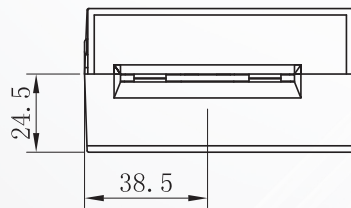

CREATOR (CHINA) TECH CO., LTD

One-stop Self-service Kiosk Solution Provider

CRT-603-7005

ID Card Scanner

Call or email
for more info

P
+86 755 2671 0992

E
sales@china-creator.com

W
china-creator.com