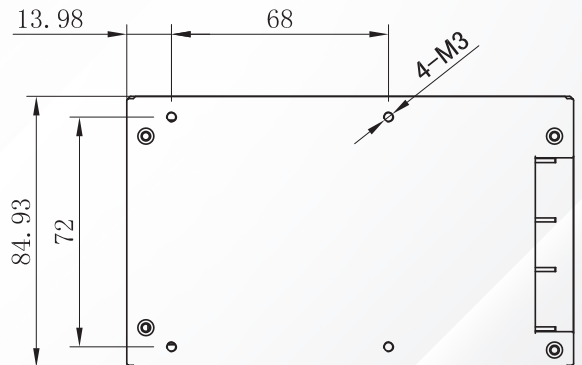

CREATOR (CHINA) TECH CO., LTD

One-stop Self-service Kiosk Solution Provider

CRT-603-7005

ID Card Scanner

Call or email
for more info

P
+86 755 2671 0992

E
sales@china-creator.com

W
china-creator.com