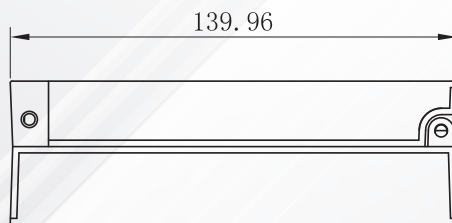

CREATOR (CHINA) TECH CO., LTD

One-stop Self-service Kiosk Solution Provider

CRT-603-7005

ID Card Scanner

Call or email
for more info

P
+86 755 2671 0992

E
sales@china-creator.com

W
china-creator.com