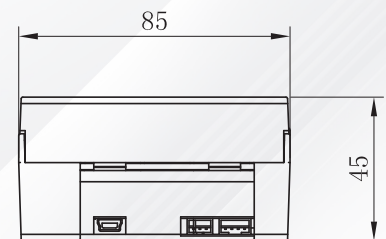

CREATOR (CHINA) TECH CO., LTD

One-stop Self-service Kiosk Solution Provider

CRT-603-7005

ID Card Scanner

Call or email
for more info

P
+86 755 2671 0992

E
sales@china-creator.com

W
china-creator.com